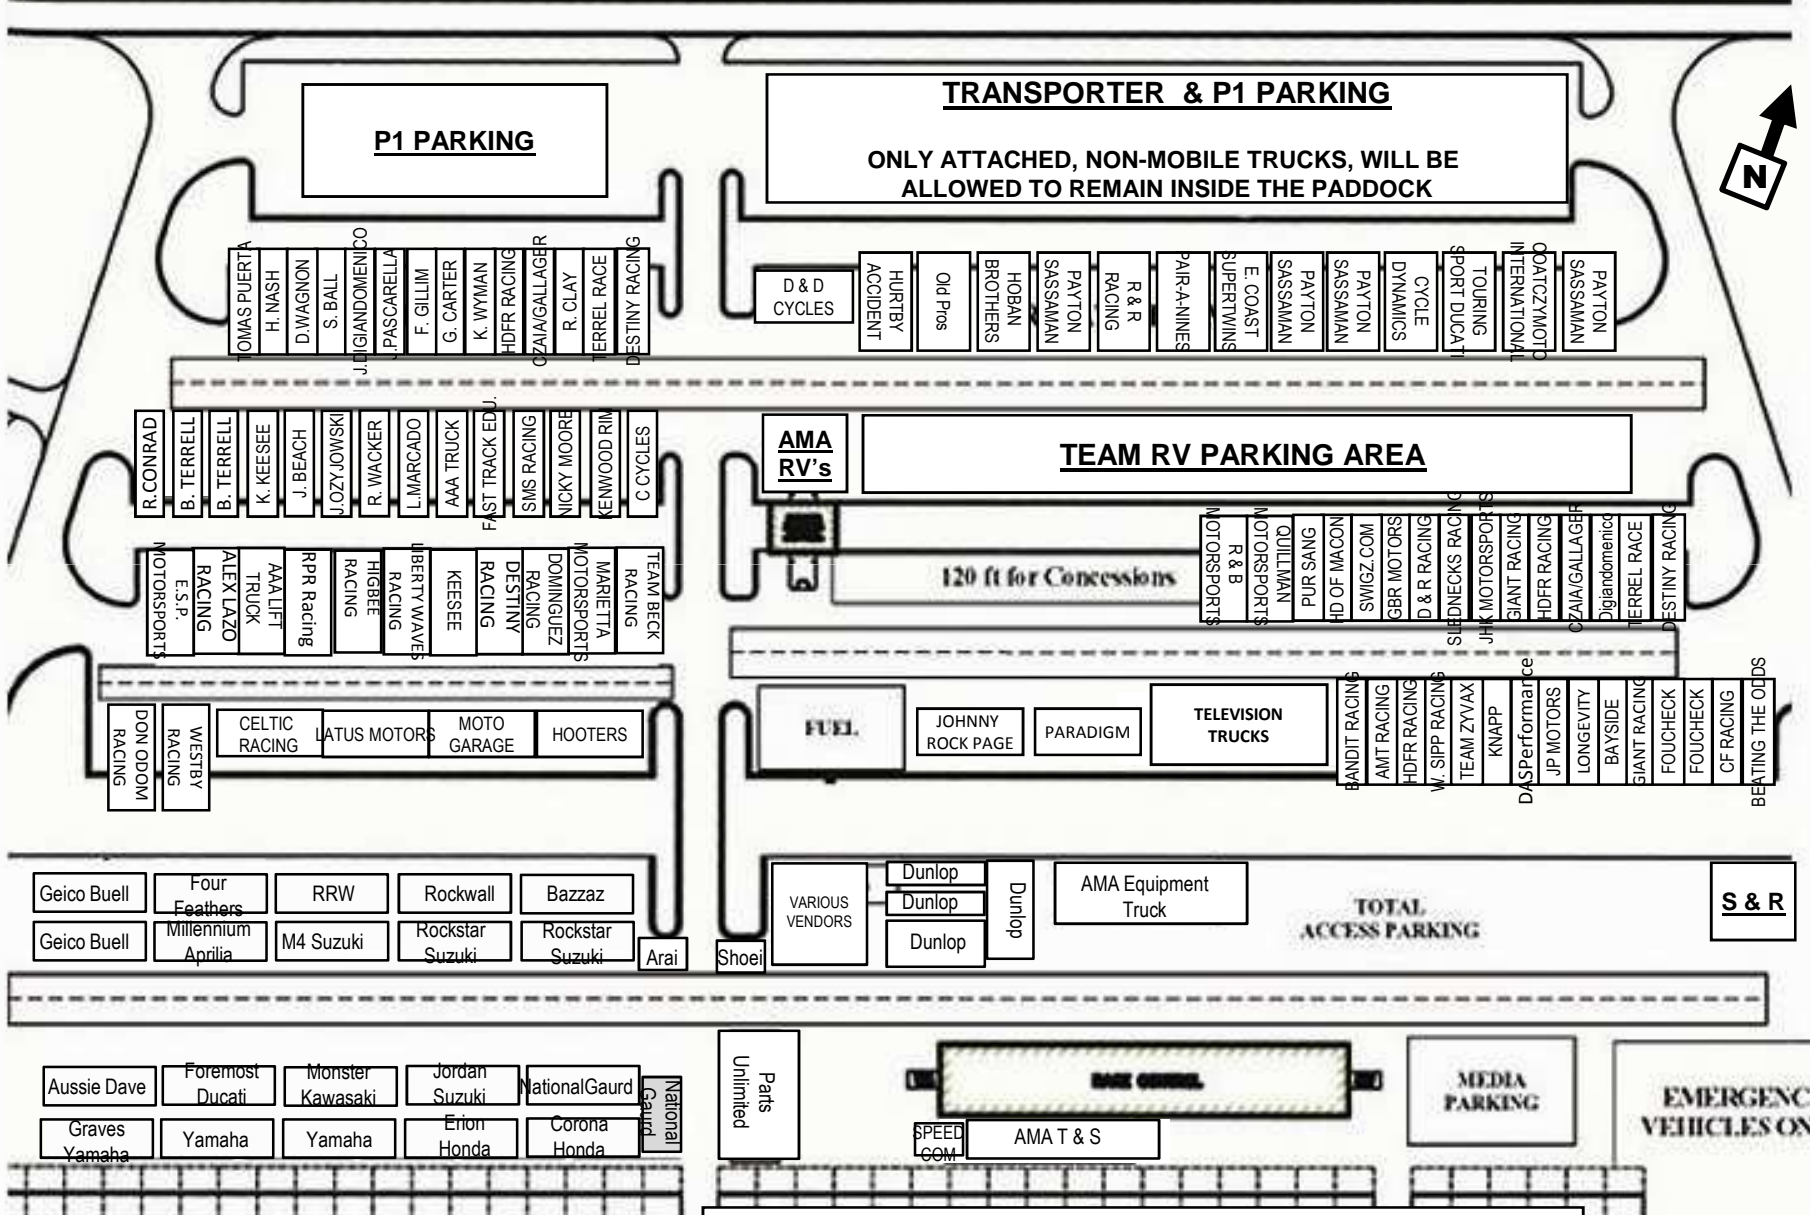

RV'S USED AS TEAM OFFICES, COOKING AND ENTERTAINMENT ARE ALLOWED TO PARK ON THE UPPER LEVEL ONLY. TEAMS THAT ARE NOT AVAILABLE TO PARK AT THEIR DESIGNATED TIME WILL BE STAGED OUTSIDE THE PADDOCK AND PARKED IN THE FIRST AVAILABLE UPPER PARKING LOCATION WHEN ALL OTHER TEAMS ARE IN PLACE.