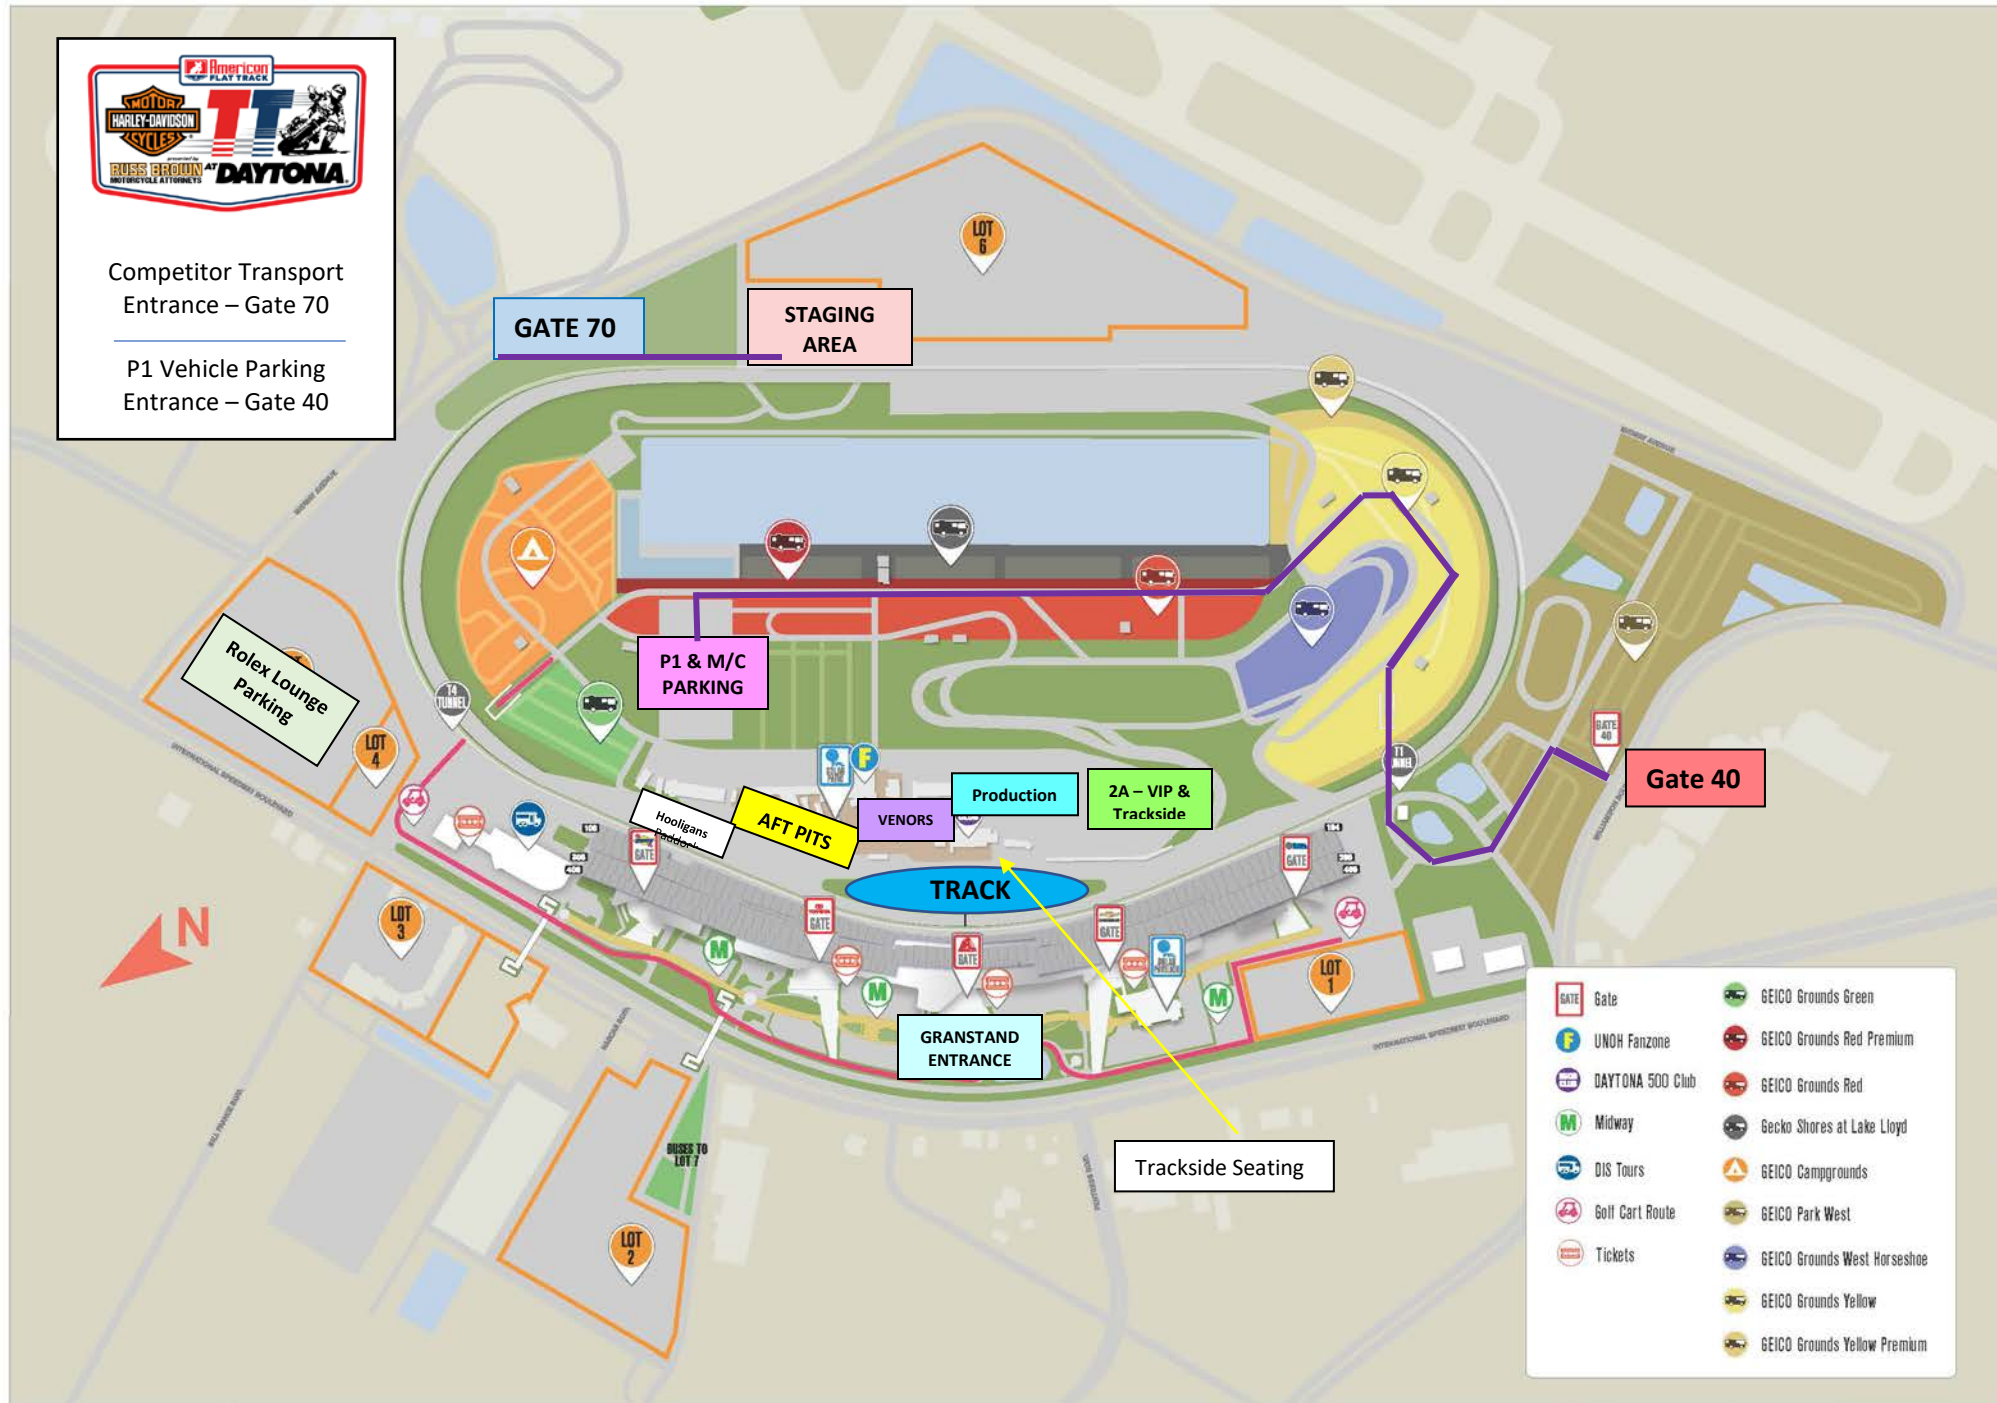

Competitor Transport
Entrance – Gate 70

P1 Vehicle Parking
Entrance – Gate 40

- | | |
|------------------|------------------------------|
| GATE | GEICO Grounds Green |
| UNOH Fanzone | GEICO Grounds Red Premium |
| DAYTONA 500 Club | GEICO Grounds Red |
| Midway | Becko Shores at Lake Lloyd |
| DIS Tours | GEICO Camgrounds |
| Golf Cart Route | GEICO Park West |
| Tickets | GEICO Grounds West Horseshoe |
| | GEICO Grounds Yellow |
| | GEICO Grounds Yellow Premium |